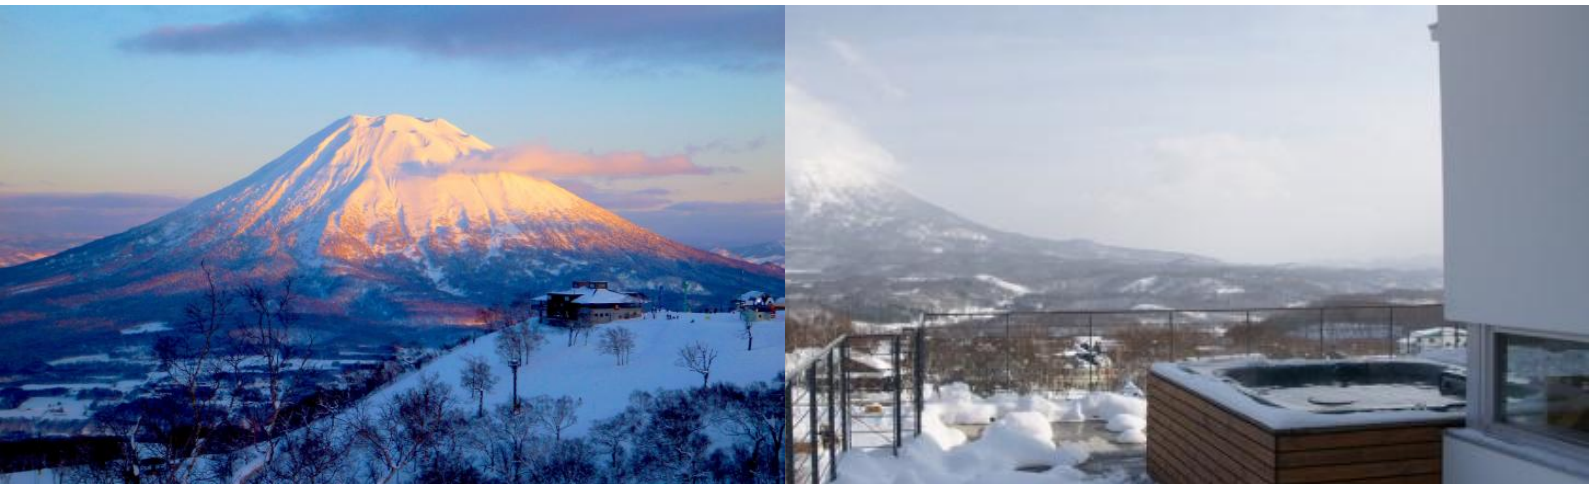

Niseko Ski Package 3 nights / 4 days
Travel Period from 1 Dec 2016 – 31 Mar 2017

Standard	Deluxe	Premium
Package Cost		
11990	14650	14880
Hotel Niseko Village Hilton Room Hotel Website	The Westin Rusutsu Resort Guest Room Hotel Website	Youtei Tracks 01 Deluxe Bedroom Hotel Website
Extension per person per night		
1790	2680	2990

Above rates are in **HKD** per person based on double occupancy for entire stay

Package Includes

Round trip Economy Class air fare on Cathay Pacific Airways (CX) or Dragonair (KA)

3 nights hotel accommodation

0.15% TIC Levy & HK Airport Security and Service Charge

Terms and Conditions:

Package valid for minimum 2 adults traveling together for the entire journey.

Tickets are non-endorsable, non-reroutable & non-refundable.

All prices & conditions are subject to change without prior notice.

Above rates can change according to room category, flights & booking class available at the time of booking.